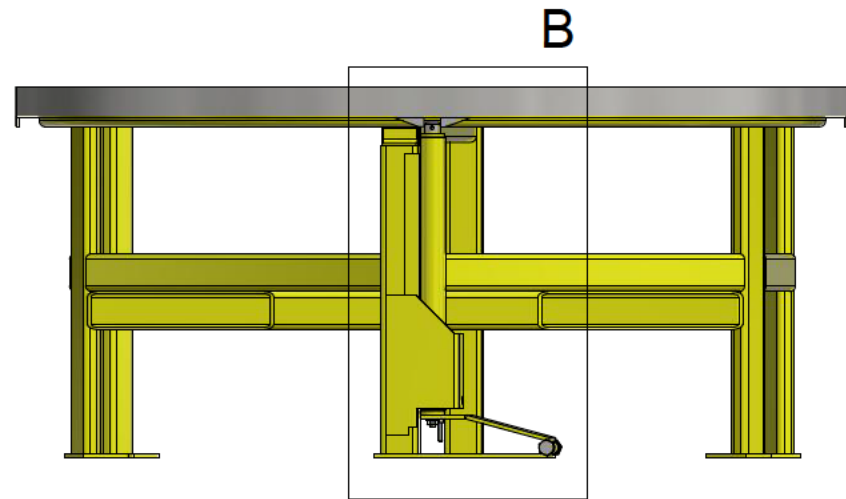

FORK SOCKETS (OPTIONAL)

ROTATION LOCKING FOOT PEDAL (OPTIONAL)

DETAIL B
(1:5)

ROTATION LOCKING (OPTIONAL)

SECTION A-A
(1:10)

AVAILABLE IN 300 AND 500 HIGH

ITEM CODE	HEIGHT	FORK SOCKETS	ROTATION LOCK
MPR113R	300	NO	YES
MPR115R	500	NO	YES
MPR115F	500	YES	NO
MPR115FR	500	YES	YES

OTHER OPTIONS AVAILABLE ON REQUEST

MATERIALS
Handling Working with ease.

ALL DIMENSIONS
IN mm UNLESS
STATED OTHERWISE

QUANTITY:

FINISH:

FILENAME:

CODE:

DRAWN: