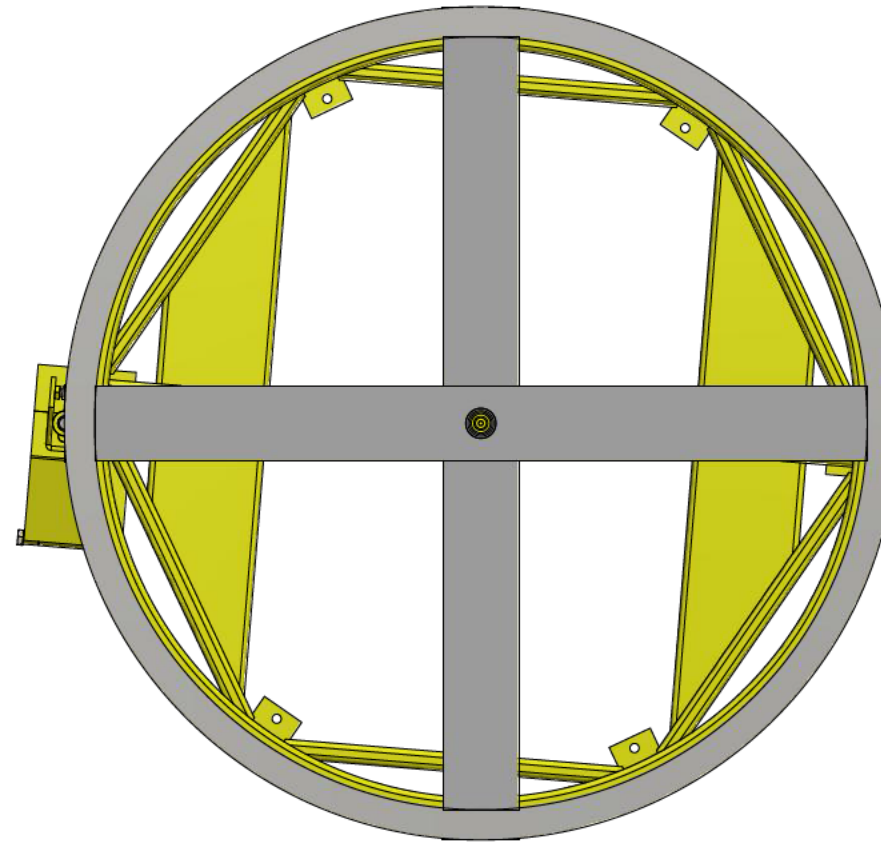

FORK SOCKETS (OPTIONAL)

ROTATION LOCKING FOOT PEDAL (OPTIONAL)

DETAIL B
(1:5)

ROTATION LOCKING (OPTIONAL)

SECTION A-A
(1:10)

AVAILABLE IN 300 AND 500 HIGH

ITEM CODE	HEIGHT	FORK SOCKETS	ROTATION LOCK
MPR113R	300	NO	YES
MPR115R	500	NO	YES
MPR115F	500	YES	NO
MPR115FR	500	YES	YES

OTHER OPTIONS AVAILABLE ON REQUEST

MATERIALS
Handling Working with ease.

ALL DIMENSIONS
IN mm UNLESS
STATED OTHERWISE

QUANTITY:

FINISH:

FILENAME:

CODE:

DRAWN: