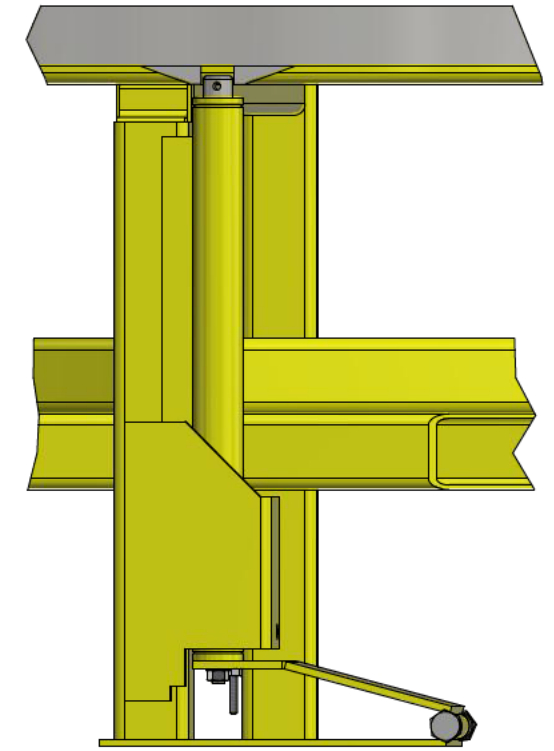

FORK SOCKETS (OPTIONAL)

ROTATION LOCKING FOOT PEDAL (OPTIONAL)

DETAIL B
(1:5)

ROTATION LOCKING (OPTIONAL)

SECTION A-A
(1:10)

AVAILABLE IN 300 AND 500 HIGH

ITEM CODE	HEIGHT	FORK SOCKETS	ROTATION LOCK
MPR113R	300	NO	YES
MPR115R	500	NO	YES
MPR115F	500	YES	NO
MPR115FR	500	YES	YES

OTHER OPTIONS AVAILABLE ON REQUEST

MATERIALS
Handling Working with ease.

ALL DIMENSIONS
IN mm UNLESS
STATED OTHERWISE

QUANTITY:

FINISH:

FILENAME:

CODE:

DRAWN: