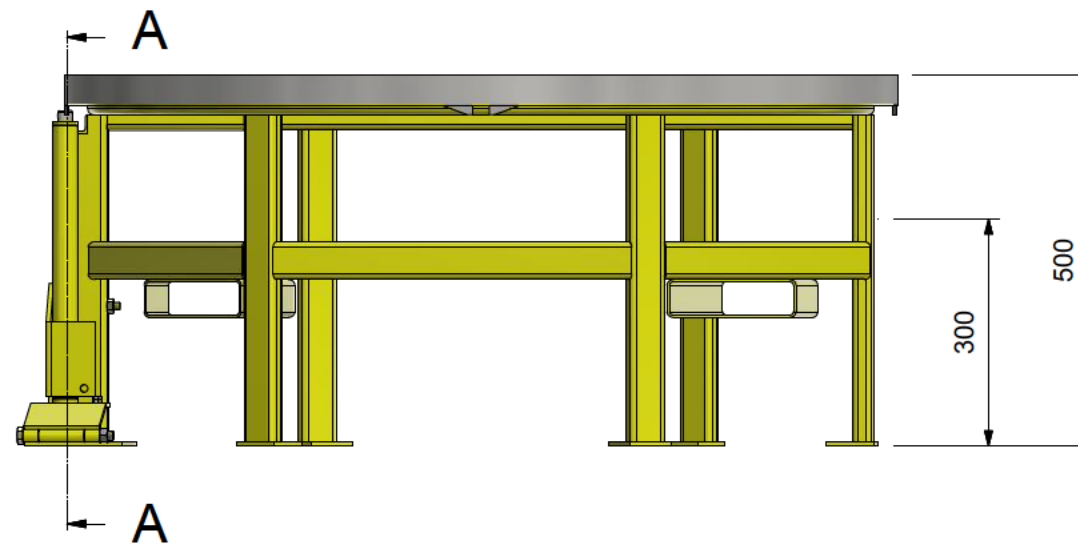

FORK SOCKETS (OPTIONAL)

ROTATION LOCKING FOOT PEDAL (OPTIONAL)

DETAIL B
(1:5)

ROTATION LOCKING (OPTIONAL)

SECTION A-A
(1:10)

AVAILABLE IN 300 AND 500 HIGH

ITEM CODE	HEIGHT	FORK SOCKETS	ROTATION LOCK
MPR113R	300	NO	YES
MPR115R	500	NO	YES
MPR115F	500	YES	NO
MPR115FR	500	YES	YES

OTHER OPTIONS AVAILABLE ON REQUEST

MATERIALS
Handling Working with ease.

ALL DIMENSIONS
IN mm UNLESS
STATED OTHERWISE

QUANTITY:

FINISH:

FILENAME:

CODE:

DRAWN:

ENGINEER:

JOB NO:

TITLE:

SCALE:

DATE:

SIZE:

SHT. NO:

SERIAL NO: