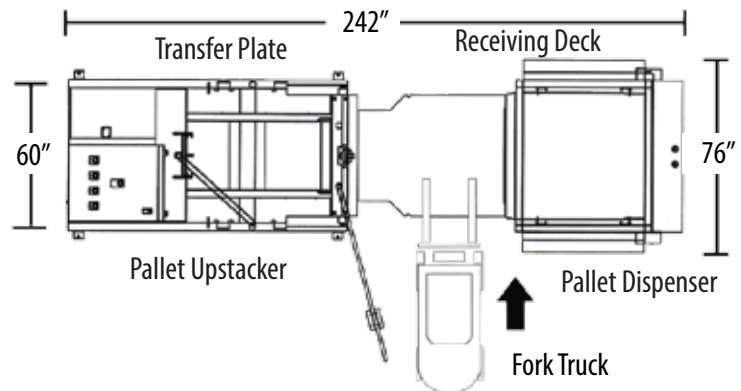

LOAD TRANSFER STATIONS LTSPD SPECIFICATIONS

Load Transfer Stations are capable of transferring products that are packaged in cases, barrels, drums, bags and pails from one pallet to another including Plastic, Chep and GMA pallets in both receiving and shipping applications. Make your next load transfer an easy one with the LTSPD model that features a Pallet Dispenser.

The Load Transfer Station with Pallet Dispenser (LTSPD) is made up of a standard LTS, pallet cart and side load pallet dispenser. The forklift driver loads a stack of pallets into the pallet dispenser. The pallet dispenser automatically places the "go to" pallet onto the pallet cart. Then the forklift driver places the load to be transferred onto the receiving deck and activates the unit by pulling the cord, allowing the cycle to complete in less than 60 seconds.