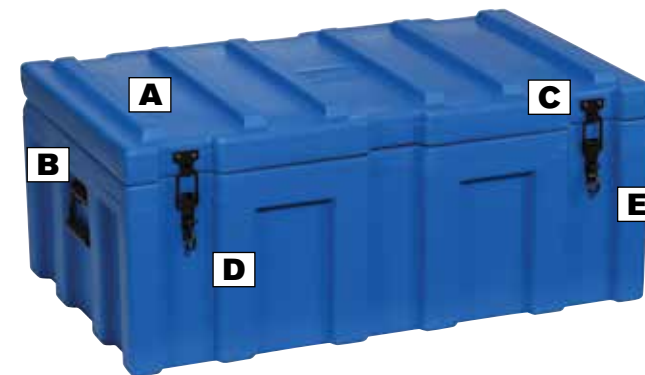

- **F** Over Centre Padlockable Lock
  To keep the inside cargo secure
- **G** Weather Resistant Sealing System
  EPDM hollow sponge seal in lid prevents moisture ingress. Moulded tongue-in-groove parting line maintains original configuration after impact
- **H** Reinforced Corners and Edges.
  15-20% thicker corners and edges for added impact protection
- **I** Positive Anti-Shear Ribs
  Prevent lid separation upon impact
- **J** Mould-in stacking ribs
  Provide columnar strength for stacking