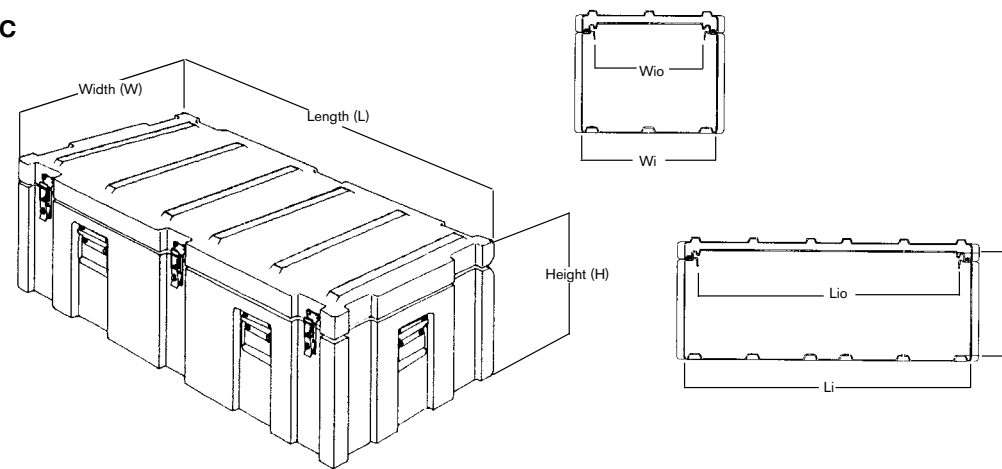

L30 – Refers to the external lid height = 300mm

PRODUCT CODE	PRODUCT TYPE	EXTERNAL L x W x H (mm)	OPENING L x W (mm)	INTERNAL L x W x H (mm)	WEIGHT (kgs)
BG055055025L08	SPACECASE MODULAR 555525 L08	550 x 550 x 225	470 x 440	490 x 490 x 175	6.80
BG055055031L08	SPACECASE MODULAR 555531 L08	550 x 550 x 310	470 x 440	490 x 490 x 255	7.80
BG055055045L08	SPACECASE MODULAR 555545 L08	550 x 550 x 450	470 x 440	490 x 490 x 405	8.00
BG055055055L30	SPACECASE MODULAR 555555 L30	550 x 550 x 550	470 x 440	490 x 490 x 550	9.00
BG055055067L08	SPACECASE MODULAR 555567 L08	550 x 550 x 675	470 x 440	480 x 480 x 630	10.50
BG055055067L30	SPACECASE MODULAR 555567 L30	550 x 550 x 675	470 x 440	490 x 490 x 640	11.00
BG055055080L08	SPACECASE MODULAR 555580 L08	550 x 550 x 800	470 x 440	480 x 480 x 745	13.00
BG055055102L30	SPACECASE MODULAR 5555102 L30	550 x 550 x 1020	470 x 440	480 x 480 x 990	15.00
BG055TRAYBK	555545 TRAY BLACK	395 x 395 x 85	N/A	385 x 385 x 80	1.00
BG110055025L08	SPACECASE MODULAR 1105525 L08	1100 x 550 x 225	1020 x 440	1045 x 495 x 170	12.00
BC110055025L0846	SPACECASE MODULAR 1105525 L08 (w/castors)	1100 x 550 x 225	1020 x 440	1045 x 495 x 170	12.00

Product Features

- Moulded from UV stabilised food-grade polyethylene plastic
- Modular, stackable and interlocking design
- High strength rugged case – will not rust or dent
- Dust, Oil, Chemicals and Water resistant
- Large range of sizes
- Made military tough
- 3 Year Warranty
- Proudly designed and manufactured in Australia

- **A** Interlocking Male/Female Ribs for Stacking
  Secure non-slip stacking on matched size cases
- **B** Comfortable Rubber Grip Handles
- **C** Recessed Hardware
  Hardware protected from impact Snag-free exterior
- **D** Zinc Plated and E-coated Hardware
  Stainless steel hardware also available
- **E** Keeper Pin
  Prevents opening under vibration