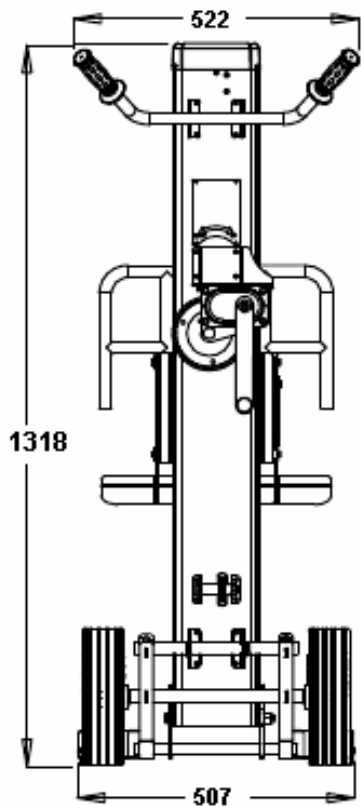

MATERIAL LIFTER MML150 DRAWINGS AND DIMENSIONS

Australia Wide Sales & Service

sales@materialshandling.com.au | www.materialshandling.com.au | 1300 65 00 35

MATERIALS
Handling *Working with ease.*
PTY LTD