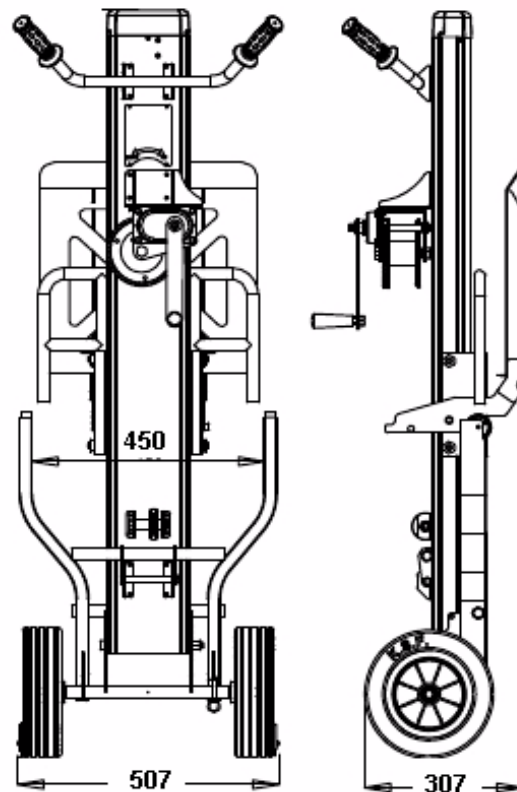

MATERIAL LIFTER MML150 DRAWINGS AND DIMENSIONS

Australia Wide Sales & Service

sales@materialshandling.com.au | www.materialshandling.com.au | 1300 65 00 35

MATERIALS
Handling *Working with ease.*
PTY LTD