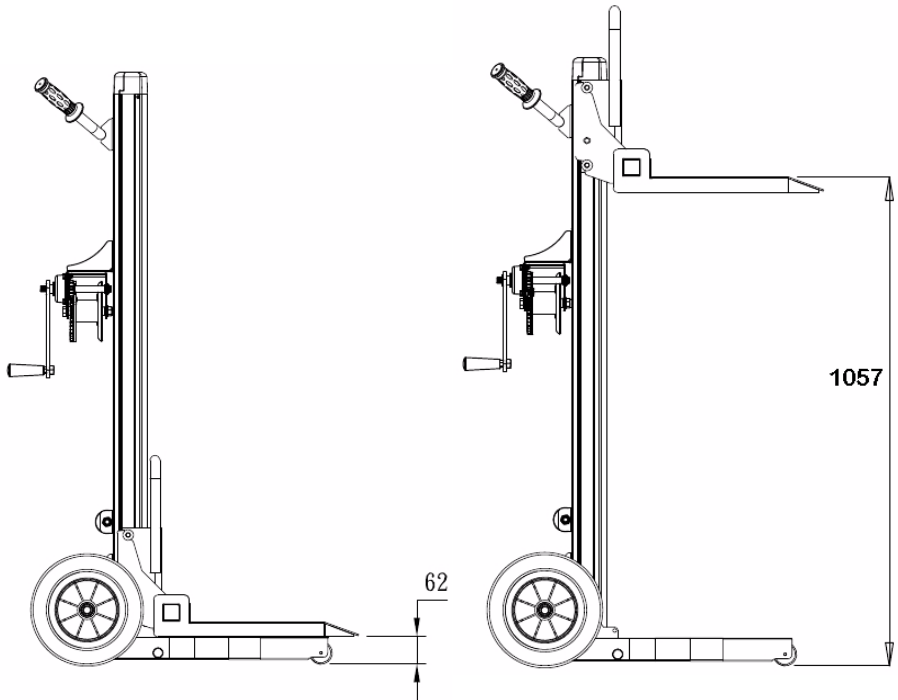

MATERIAL LIFTER MML150 DRAWINGS AND DIMENSIONS

Australia Wide Sales & Service

sales@materialshandling.com.au | www.materialshandling.com.au | 1300 65 00 35

MATERIALS
Handling *Working with ease.*
PTY LTD