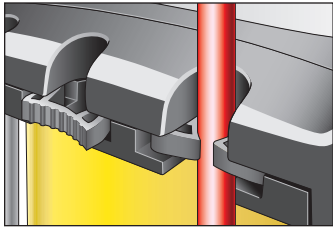

OFFERING 40% MORE STORAGE
THAN OUR 6173 CART.

SECURE MOP AND BROOM STORAGE

Innovative rubber Tool Grips hold handles at any position, up to 1½" in diameter.

**9T73 MICROFIBER
DISINFECTING CART**

Shown with optional accessories, including WaveBrake® Dual Water Side Press Combo.