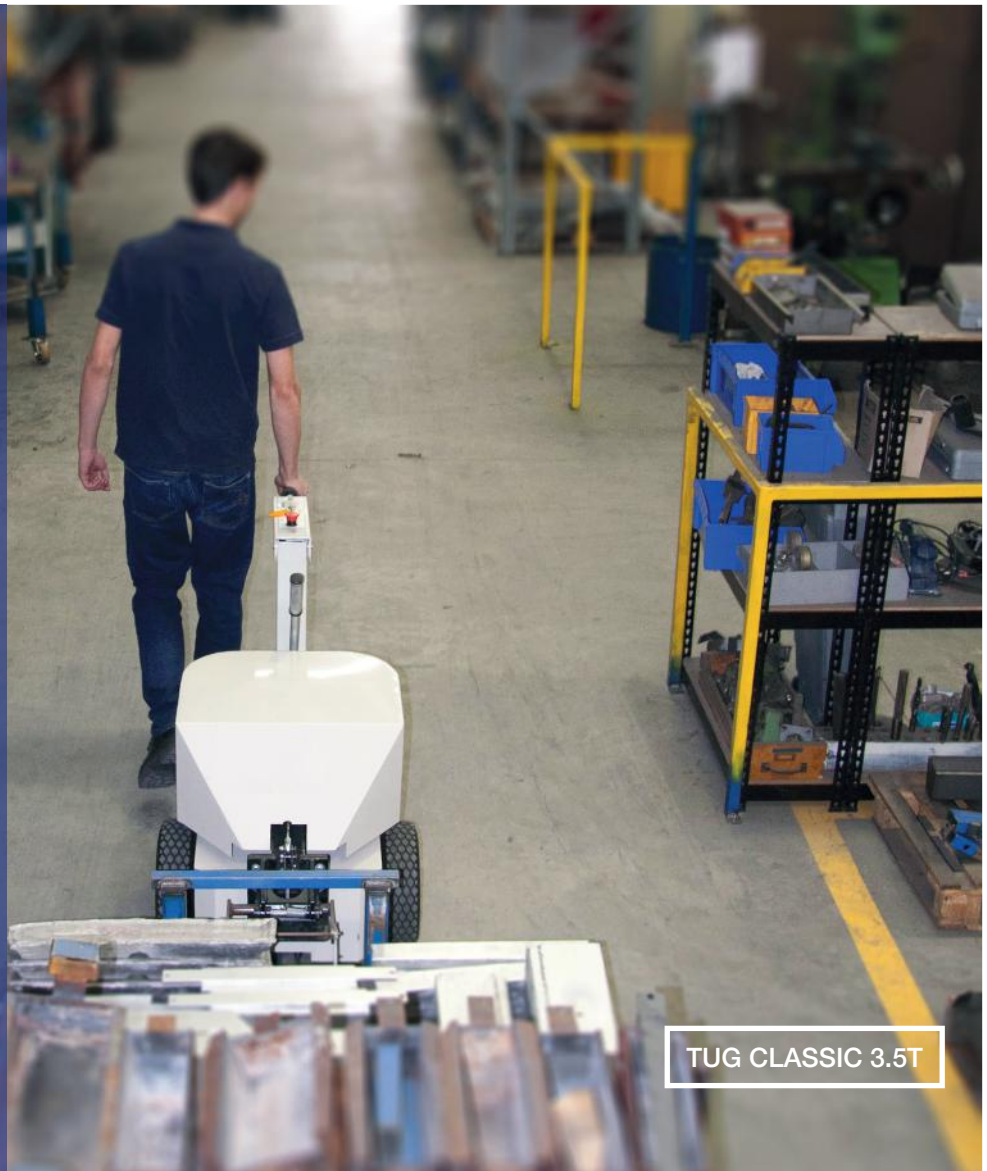

# Move equipment safely with Electrodrive Powered Tugs

**Safe.** Move trolleys and equipment safely by maximising forward vision, reducing the risk of collisions and the risk of back and side strains.

**Simple.** No license is required to operate a Tug and it is easy to customise attachments to trolleys.

**Strong.** Tow up to 20 tonnes with a single operator.

**Quiet.** Smooth operation with zero emissions and low maintenance.

**Local.** All our tugs are manufactured right here in Australia

TUG CLASSIC 3.5T